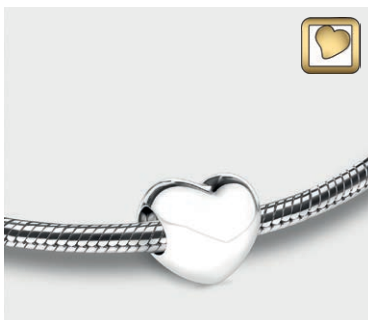

PD 1200

PD 1201

EACH PENDANT COMES WITH A PRESENTATION BOX & CHAIN

Memorial Sterling Silver Bracelet & Beads

BD 2090

BD 2091

BD 2030

BD 2000

BD 2050

BD 2060

AC 1001

Bracelet sold separately

Ash Jewellery

Stainless Steel Collection

As part of our Ash Jewellery collection we have an extensive range of Stainless Steel Jewellery specifically designed to hold a symbolic amount of a loved ones' ashes.