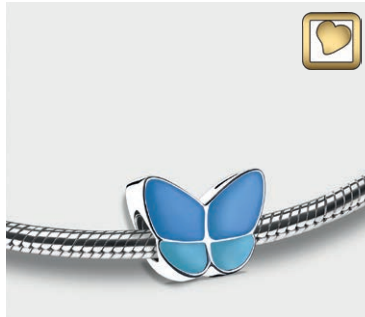

PD 1200

PD 1201

EACH PENDANT COMES WITH A PRESENTATION BOX & CHAIN

Memorial Sterling Silver Bracelet & Beads

BD 2090

BD 2091

BD 2030

BD 2000

BD 2050

BD 2060

AC 1001

Bracelet sold separately

Ash Jewellery

Stainless Steel Collection

As part of our Ash Jewellery collection we have an extensive range of Stainless Steel Jewellery specifically designed to hold a symbolic amount of a loved ones' ashes.