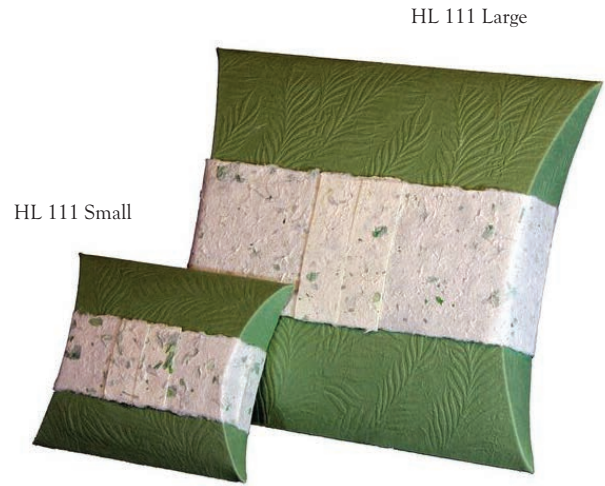

HL 110 Large 3.60 L • 31.5 x 35.5 x 7.5 CM
HL 110 Small 1.00L • 16.5 x 20.5 x 5.7 CM

HL 111 Large 3.60 L • 31.5 x 35.5 x 7.5 CM
HL 111 Small 1.00L • 16.5 x 20.5 x 5.7 CM

These urns biodegrade quickly and naturally once placed in water, water biodegradable urns are supplied with a biodegradable water-soluble bag into which the cremated remains must be placed. All water urns in this catalogue are designed to float briefly and sink intact. Float times will vary by urn and amount of remains in the urn, as well as local weather and water conditions.