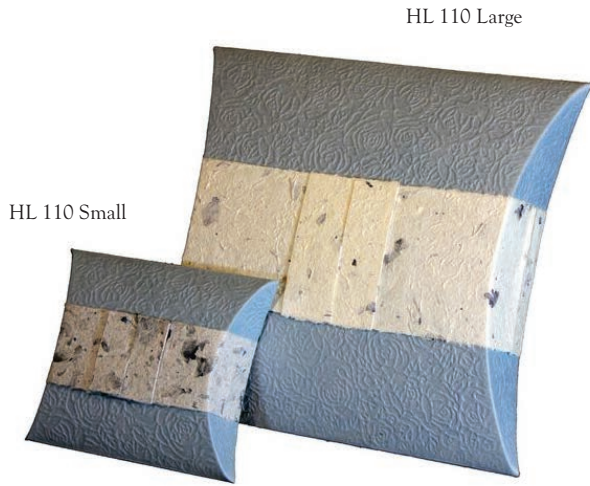

Ceramic Urns

HL 80 3.80L • 29CM • 2.10 KG
HL 80 S 0.80L • 17CM • 0.50 KG

Marble Urns

HL 88 3.60L • 28CM • 6.30 KG
HL 88 K 0.15L • 9CM • 0.40 KG

Suitable for Outdoor

Bio Water Urns

These urns are produced by hand from the bark of the mulberry tree using an ancient technique that allows the bark to be harvested without destroying the tree. The process results in a soft, warm biodegradable paper used to craft the urns.

HL 110 Large 3.60 L • 31.5 x 35.5 x 7.5 CM
HL 110 Small 1.00L • 16.5 x 20.5 x 5.7 CM

HL 111 Large 3.60 L • 31.5 x 35.5 x 7.5 CM
HL 111 Small 1.00L • 16.5 x 20.5 x 5.7 CM

These urns biodegrade quickly and naturally once placed in water, water biodegradable urns are supplied with a biodegradable water-soluble bag into which the cremated remains must be placed. All water urns in this catalogue are designed to float briefly and sink intact. Float times will vary by urn and amount of remains in the urn, as well as local weather and water conditions.